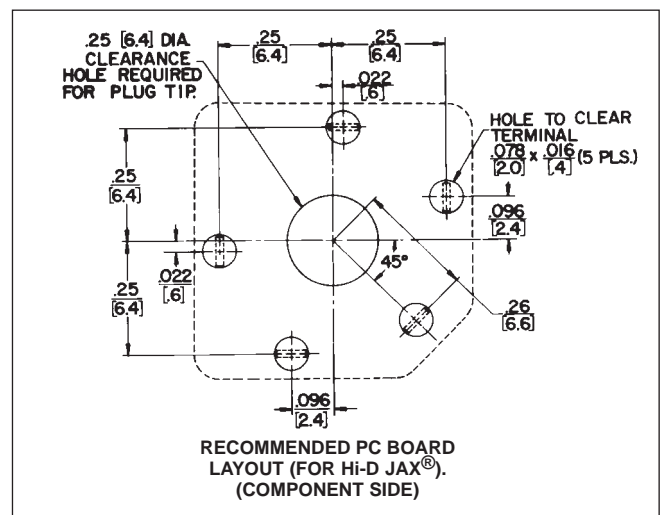

1/4" ENCLOSED TELEPHONE JACKS

INSULATED MOUNTING

DIMENSIONS ARE FOR REFERENCE ONLY $\frac{\text{Inch}}{\text{(mm)}}$

NOTE: Contact your Switchcraft Representative for price and delivery.