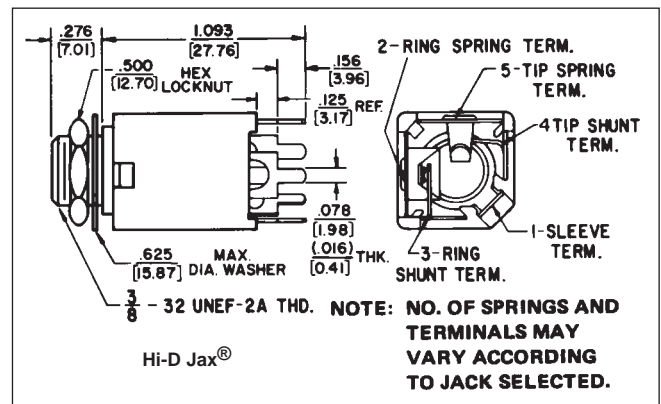

1/4" ENCLOSED TELEPHONE JACKS

INSULATED MOUNTING

DIMENSIONS ARE FOR REFERENCE ONLY $\frac{\text{Inch}}{\text{(mm)}}$

NOTE: Contact your Switchcraft Representative for price and delivery.