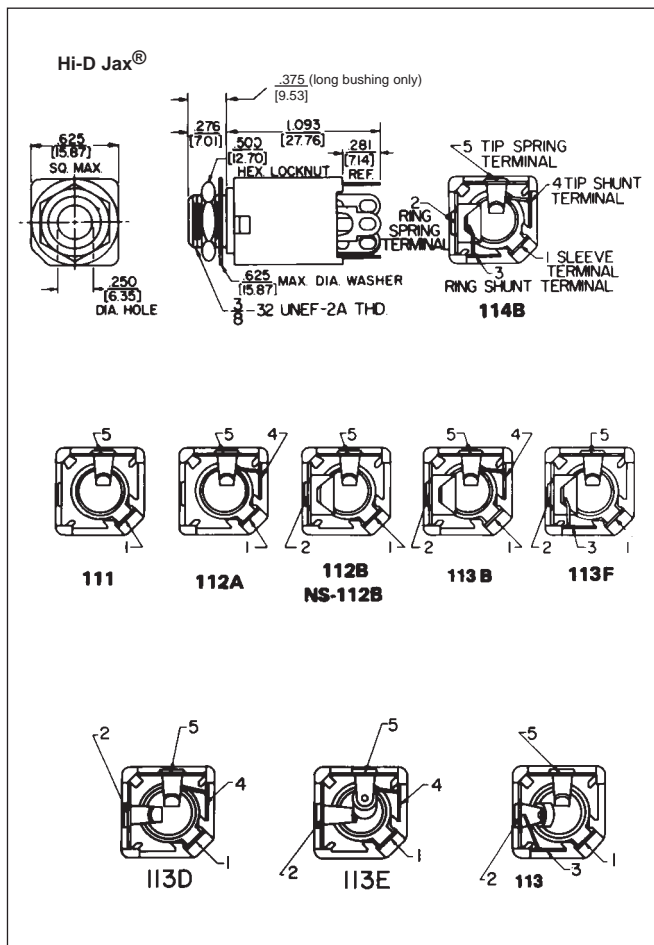

1/4" ENCLOSED TELEPHONE JACKS

INSULATED MOUNTING

DIMENSIONS ARE FOR REFERENCE ONLY $\frac{\text{Inch}}{\text{(mm)}}$

NOTE: Contact your Switchcraft Representative for price and delivery.